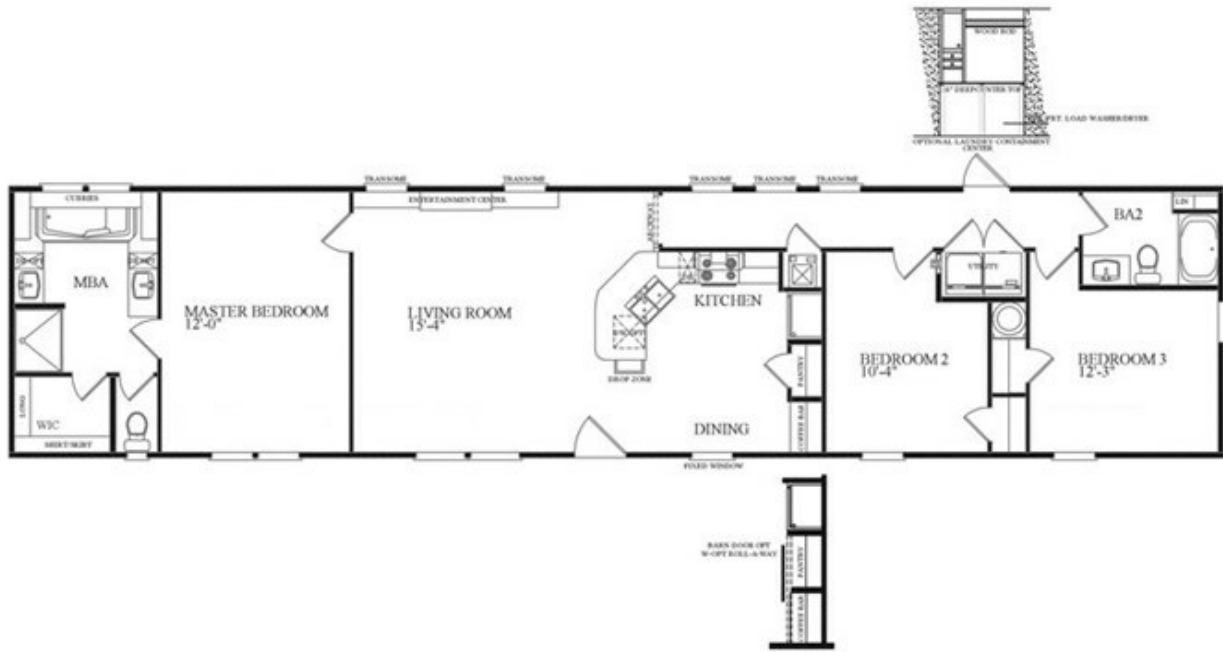

SET UP IN THE CHARLOTTE

**THE CHARLOTTE** Floor plan number: SFW019279TX  
3 beds • 2 baths • 1368 sq.ft. • 18' width • 76' depth

Our home building facilities invest in continuous product and process improvements. Plans, dimensions, features, materials, specifications and availability are subject to change without notice or obligation. Renderings and floor plans are representative likenesses of our homes and may differ from the actual homes. We invite you to tour a Home Center near you and inspect the highest value in quality housing available or call (817) 237-6706 to speak with a Home Consultant. Copyright 2017, CMH. All rights reserved.