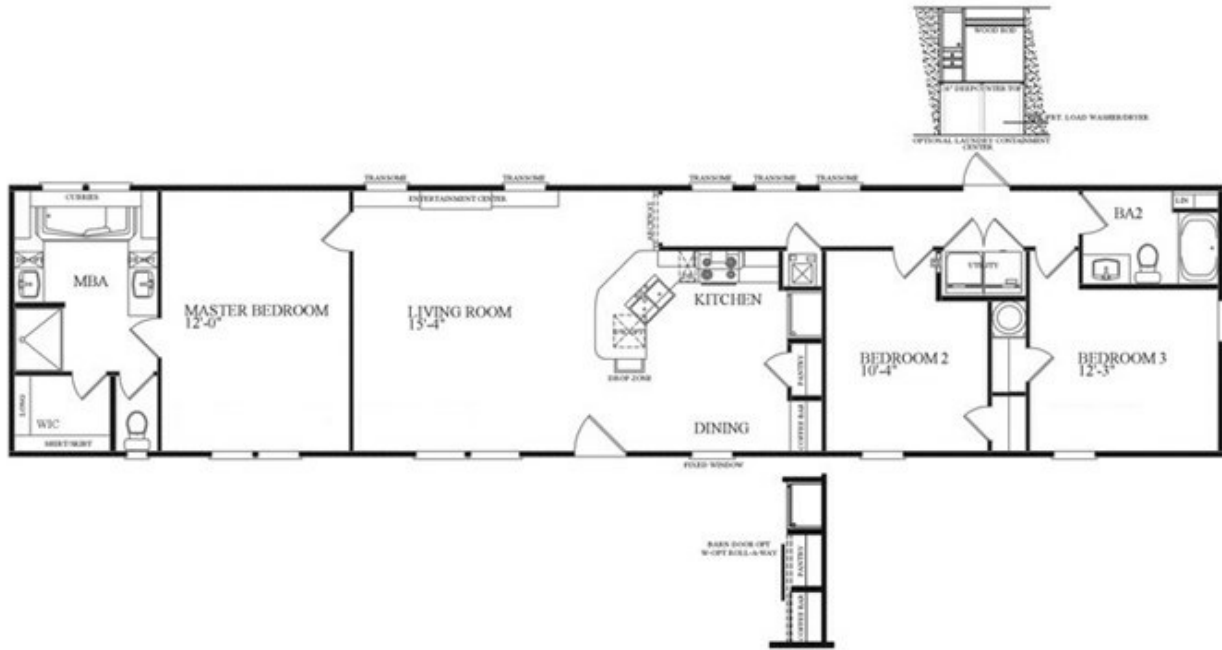

THE CHARLOTTE

THE CHARLOTTE

Model number: 45TFC18763OH

3 beds • 2 baths • 1368 sq.ft. • 18' width • 76' depth

Our home building facilities invest in continuous product and process improvements. Plans, dimensions, features, materials, specifications and availability are subject to change without notice or obligation. Renderings and floor plans are representative likenesses of our homes and may differ from the actual homes. We invite you to tour a Home Center near you and inspect the highest value in quality housing available or call (817) 237-6706 to speak with a Home Consultant. Copyright 2017,