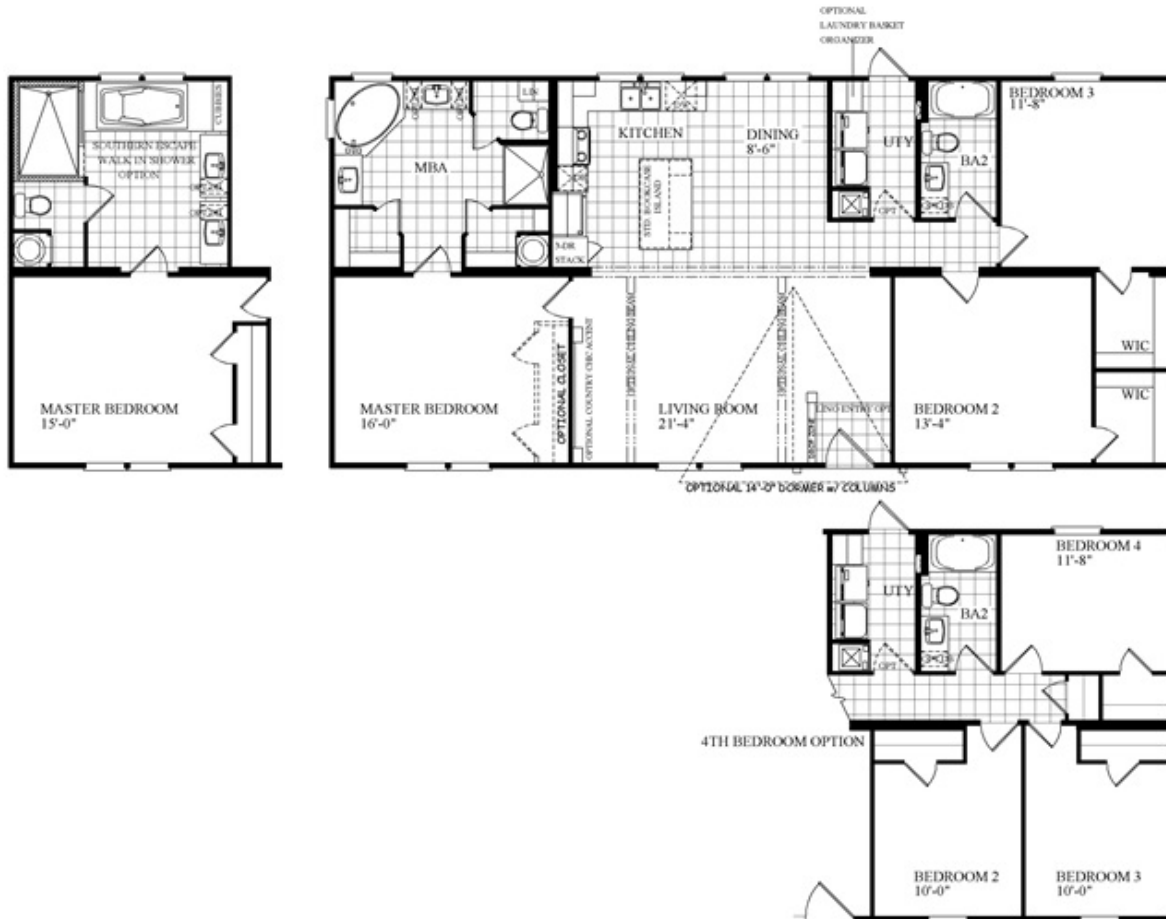

SET UP IN The Bradley

The Bradley Floor plan number: SFW018454TXAB

3 beds • 2 baths • 1568 sq.ft. • 28' width • 56' depth

Our home building facilities invest in continuous product and process improvements. Plans, dimensions, features, materials, specifications and availability are subject to change without notice or obligation. Renderings and floor plans are representative likenesses of our homes and may differ from the actual homes. We invite you to tour a Home Center near you and inspect the highest value in quality housing available or call (817) 237-6706 to speak with a Home Consultant. Copyright 2017, CMH. All rights reserved.