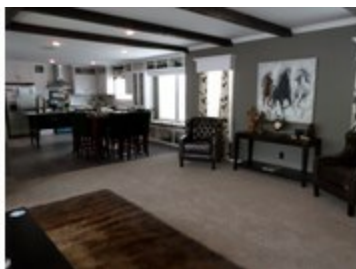

The Bristol

The Bristol

Model number: 45TMC32763BH

3 beds • 2 baths • 2432 sq.ft. • 32' width • 76' depth

Our home building facilities invest in continuous product and process improvements. Plans, dimensions, features, materials, specifications and availability are subject to change without notice or obligation. Renderings and floor plans are representative likenesses of our homes and may differ from the actual homes. We invite you to tour a Home Center near you and inspect the highest value in quality housing available or call (817) 237-6706 to speak with a Home Consultant. Copyright 2017, CMH. All rights reserved.