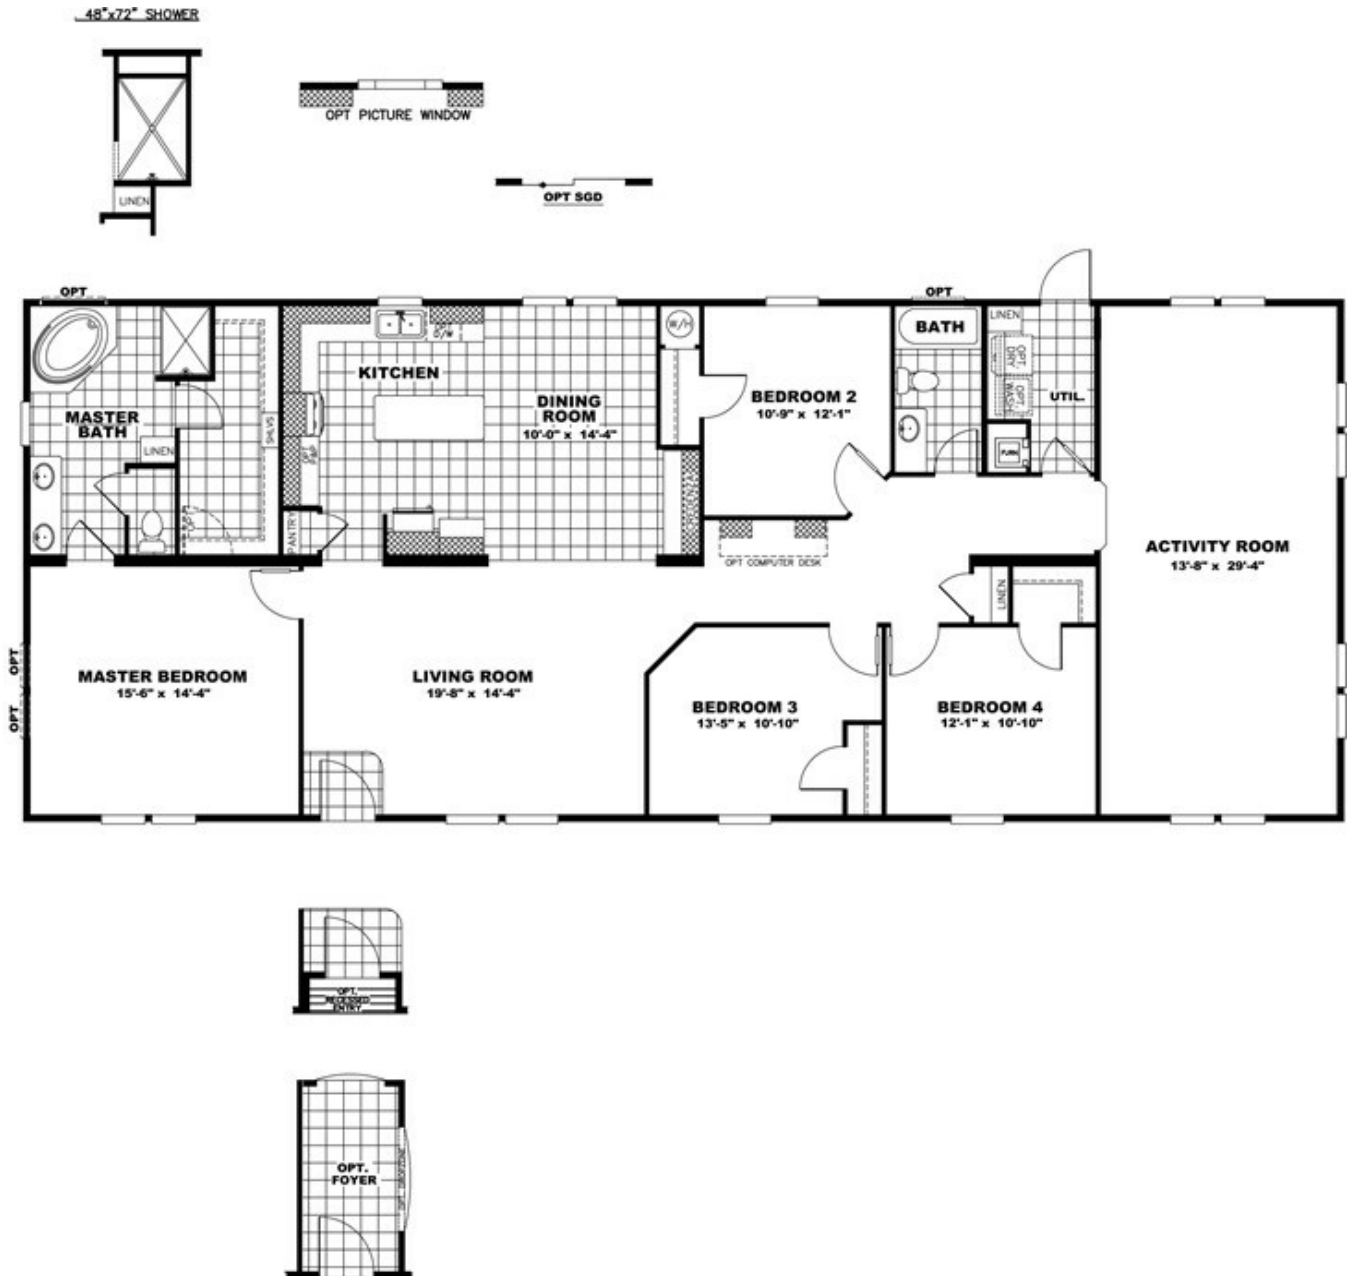

# THE NASHVILLE

# THE NASHVILLE Model number: 32SSL32764CH

5 beds • 3 baths • 2432 sq.ft. • 32' width • 76' depth

Our home building facilities invest in continuous product and process improvements. Plans, dimensions, features, materials, specifications and availability are subject to change without notice or obligation. Renderings and