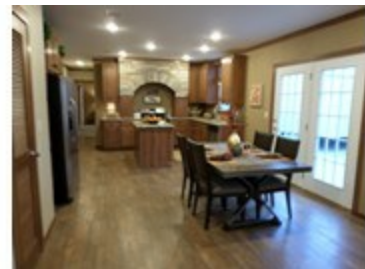

STEWART

STEWART Model number: 32DEV32703AH

3 beds • 2 baths • 2432 sq.ft. • 32' width • 76' depth

Our home building facilities invest in continuous product and process improvements. Plans, dimensions, features, materials, specifications and availability are subject to change without notice or obligation. Renderings and floor plans are representative likenesses of our homes and may differ from the actual homes. We invite you to tour a Home Center near you and inspect the highest value in quality housing available or call (817) 237-6706 to speak with a Home Consultant. Copyright 2017, CMH. All rights reserved.