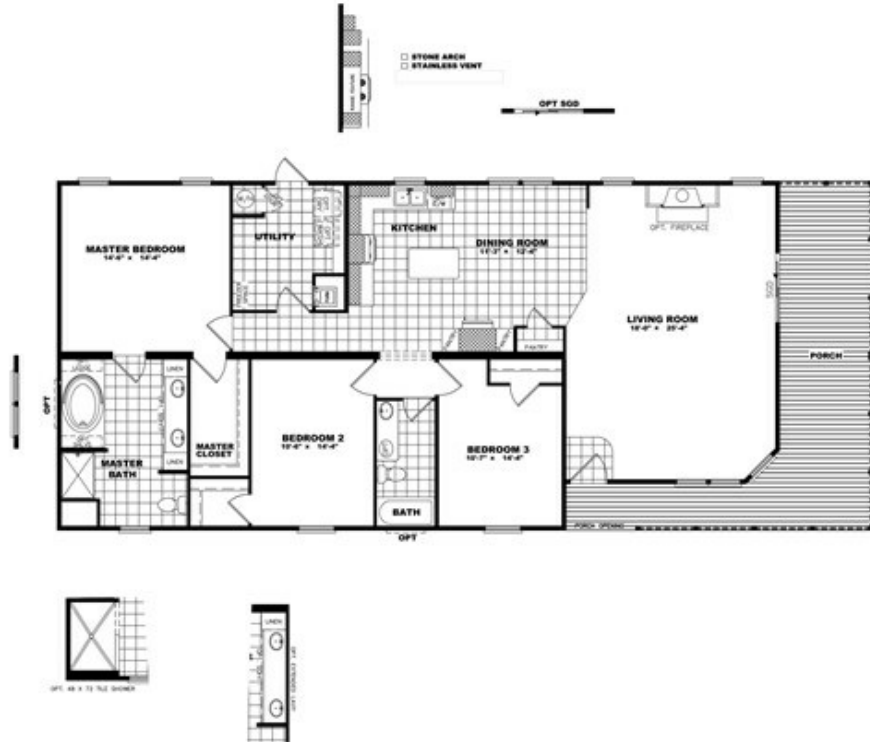

STEWART

STEWART Model number: 32DEV32703AH

3 beds • 2 baths • 2432 sq.ft. • 32' width • 76' depth

Our home building facilities invest in continuous product and process improvements. Plans, dimensions, features, materials, specifications and availability are subject to change without notice or obligation. Renderings and floor plans are representative likenesses of our homes and may differ from the actual homes. We invite you to tour a Home Center near you and inspect the highest value in quality housing available or call (817) 237-6706 to speak with a Home Consultant. Copyright 2017, CMH. All rights reserved.