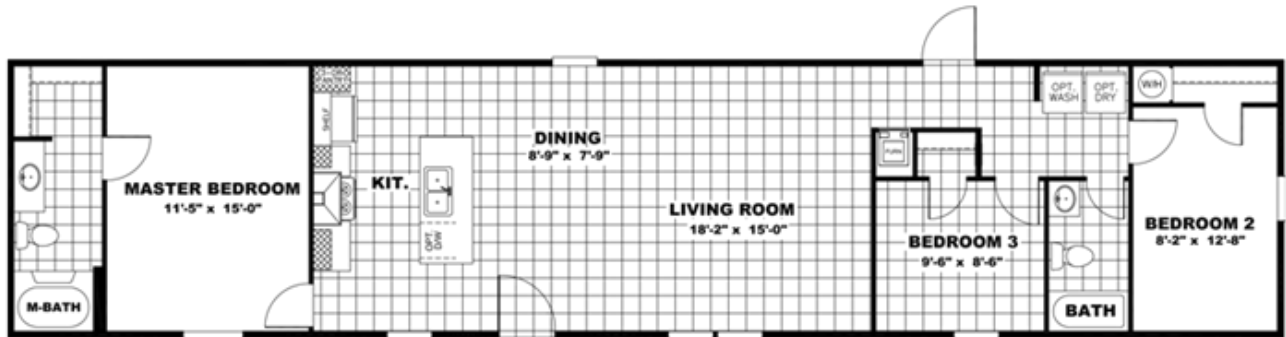

SET UP IN THE BREEZE

THE BREEZE Floor plan number: CLW044023TX

3 beds • 2 baths • 1152 sq.ft. • 16' width • 72' depth

Our home building facilities invest in continuous product and process improvements. Plans, dimensions, features, materials, specifications and availability are subject to change without notice or obligation. Renderings and floor plans are representative likenesses of our homes and may differ from the actual homes. We invite you to tour a Home Center near you and inspect the highest value in quality housing available or call (817) 237-6706 to speak with a Home Consultant. Copyright 2017, CMH. All rights reserved.