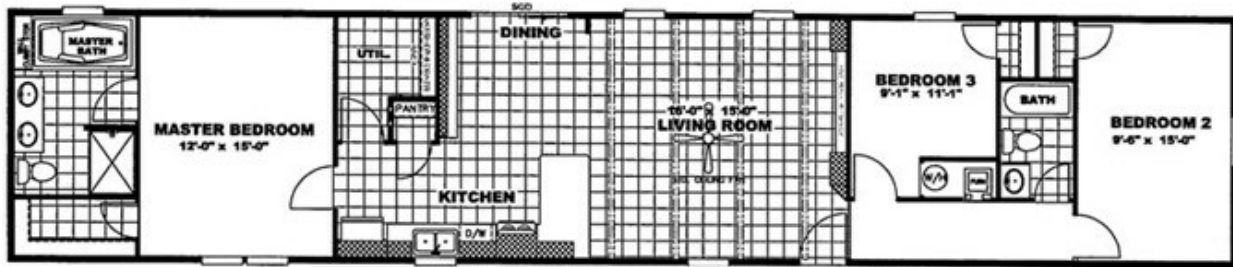

SET UP IN THE ANNIVERSARY 16

THE ANNIVERSARY 16 Floor plan number: CBH031334TX

3 beds • 2 baths • 1216 sq.ft. • 16' width • 76' depth

Our home building facilities invest in continuous product and process improvements. Plans, dimensions, features, materials, specifications and availability are subject to change without notice or obligation. Renderings and floor plans are representative likenesses of our homes and may differ from the actual homes. We invite you to tour a Home Center near you and inspect the highest value in quality housing available or call (817) 237-6706 to speak with a Home Consultant. Copyright 2017, CMH. All rights reserved.