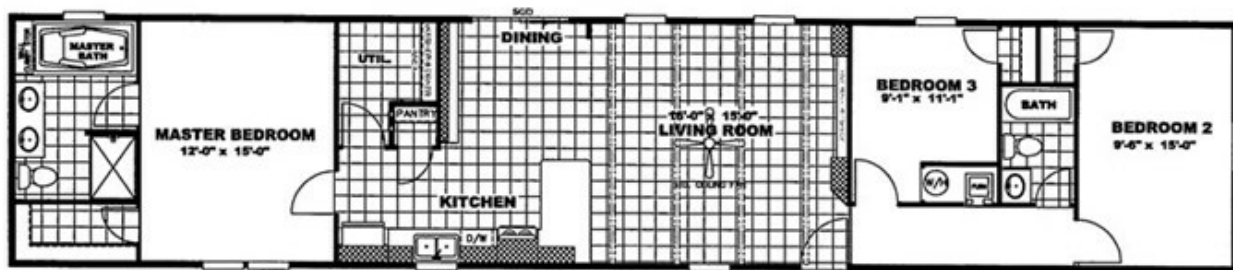

SET UP IN THE ANNIVERSARY 16

THE ANNIVERSARY 16 Floor plan number: CBH031329TX

3 beds • 2 baths • 1216 sq.ft. • 16' width • 76' depth

Our home building facilities invest in continuous product and process improvements. Plans, dimensions, features, materials, specifications and availability are subject to change without notice or obligation. Renderings and floor plans are representative likenesses of our homes and may differ from the actual homes. We invite you to tour a Home Center near you and inspect the highest value in quality housing available or call (817) 237-6706 to speak with a Home Consultant. Copyright 2017, CMH. All rights reserved.