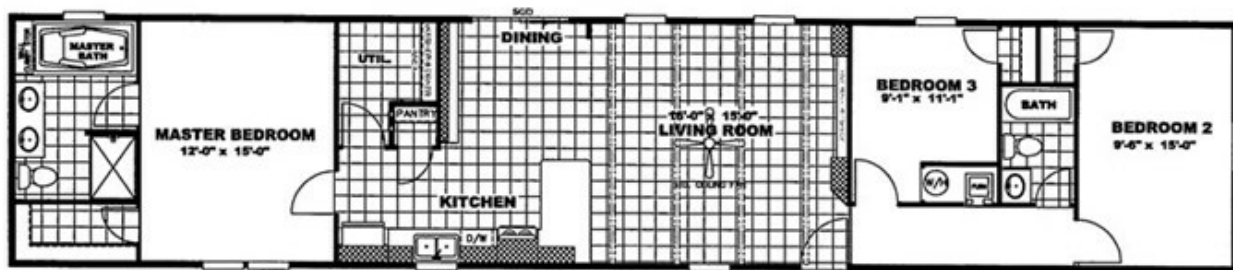

SET UP IN THE ANNIVERSARY 16

THE ANNIVERSARY 16 Floor plan number: CBH031173TX

3 beds • 2 baths • 1216 sq.ft. • 16' width • 76' depth

Our home building facilities invest in continuous product and process improvements. Plans, dimensions, features, materials, specifications and availability are subject to change without notice or obligation. Renderings and floor plans are representative likenesses of our homes and may differ from the actual homes. We invite you to tour a Home Center near you and inspect the highest value in quality housing available or call (817) 237-6706 to speak with a Home Consultant. Copyright 2017, CMH. All rights reserved.