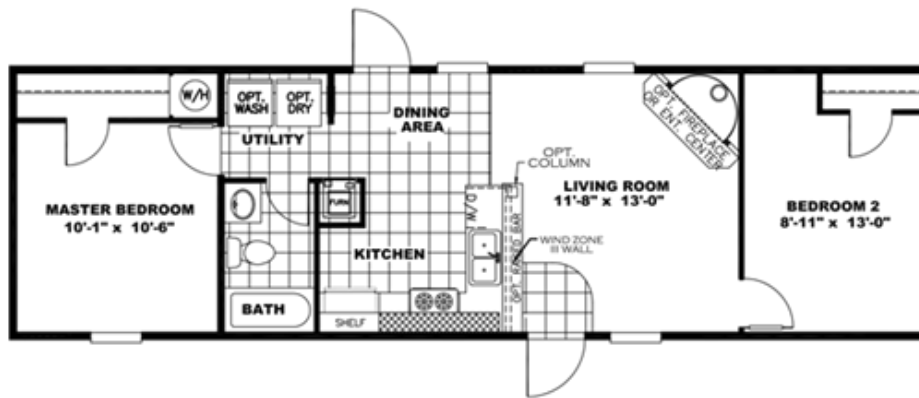

X TREME 1446H

X TREME 1446H Floor plan number: CBH030953TX
1 beds • 1 baths • 644 sq.ft. • 14' width • 46' depth

Our home building facilities invest in continuous product and process improvements. Plans, dimensions, features, materials, specifications and availability are subject to change without notice or obligation. Renderings and floor plans are representative likenesses of our homes and may differ from the actual homes. We invite you to tour a Home Center near you and inspect the highest value in quality housing available or call (817) 237-6706 to speak with a Home Consultant. Copyright 2017, CMH. All rights reserved.