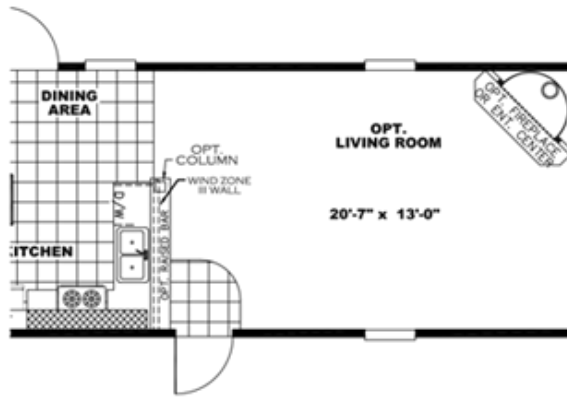

X TREME 1446H

X TREME 1446H Floor plan number: CBH030953TX
1 beds • 1 baths • 644 sq.ft. • 14' width • 46' depth

Our home building facilities invest in continuous product and process improvements. Plans, dimensions, features, materials, specifications and availability are subject to change without notice or obligation. Renderings and floor plans are representative likenesses of our homes and may differ from the actual homes. We invite you to tour a Home Center near you and inspect the highest value in quality housing available or call (817) 237-6706 to speak with a Home Consultant. Copyright 2017, CMH. All rights reserved.