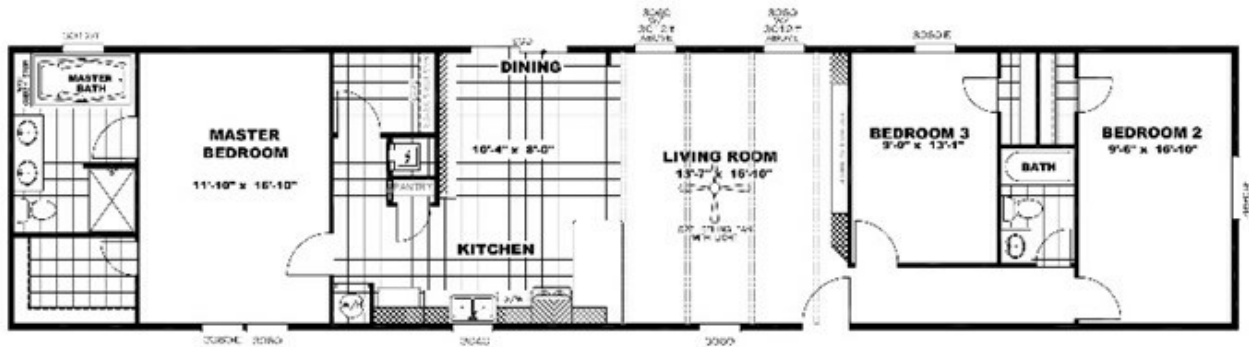

# THE ANNIVERSARY 18 Model number: 35ANN18763AH17

3 beds • 2 baths • 1368 sq.ft. • 18' width • 76' depth

Our home building facilities invest in continuous product and process improvements. Plans, dimensions, features, materials, specifications and availability are subject to change without notice or obligation. Renderings and floor plans are representative likenesses of our homes and may differ from the actual homes. We invite you to tour a Home Center near you and inspect the highest value in quality housing available or call (817) 237-6706 to speak with a Home Consultant. Copyright 2017, CMH. All rights reserved.