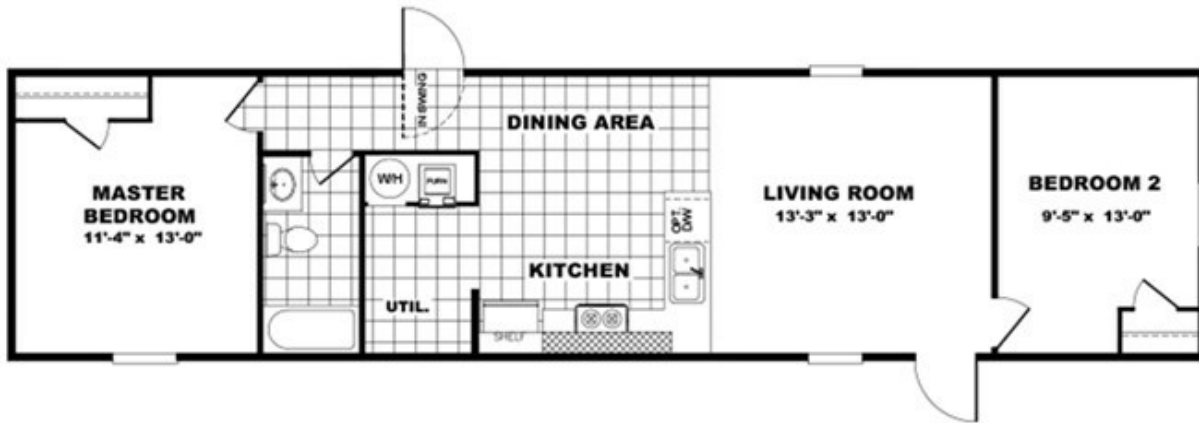

SET UP IN BLISS

**BLISS** Floor plan number: BEL007542TX

**2 beds • 1 baths • 784 sq.ft. • 14' width • 56' depth**

Our home building facilities invest in continuous product and process improvements. Plans, dimensions, features, materials, specifications and availability are subject to change without notice or obligation. Renderings and floor plans are representative likenesses of our homes and may differ from the actual homes. We invite you to tour a Home Center near you and inspect the highest value in quality housing available or call (817) 237-6706 to speak with a Home Consultant. Copyright 2017, CMH. All rights reserved.