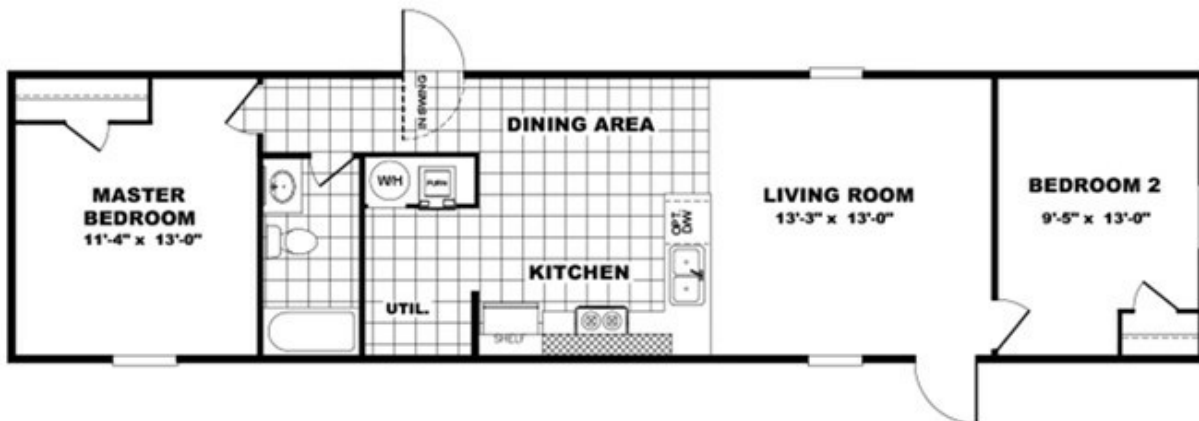

BLISS Model number: 97TRU14562AH

2 beds • 1 baths • 784 sq.ft. • 14' width • 56' depth

Our home building facilities invest in continuous product and process improvements. Plans, dimensions, features, materials, specifications and availability are subject to change without notice or obligation. Renderings and floor plans are representative likenesses of our homes and may differ from the actual homes. We invite you to tour a Home Center near you and inspect the highest value in quality housing available or call (817) 237-6706 to speak with a Home Consultant. Copyright 2017, CMH. All rights reserved.