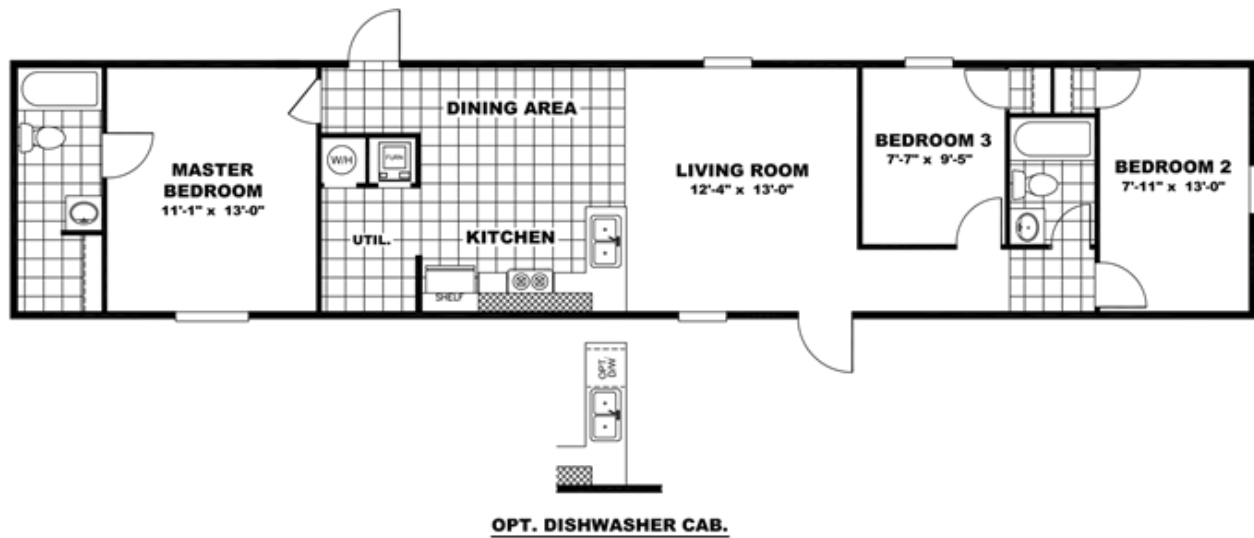

ELATION

**ELATION** Model number: 97TRU14663AH

**3 beds • 2 baths • 924 sq.ft. • 14' width • 66' depth**

Our home building facilities invest in continuous product and process improvements. Plans, dimensions, features, materials, specifications and availability are subject to change without notice or obligation. Renderings and floor plans are representative likenesses of our homes and may differ from the actual homes. We invite you to tour a Home Center near you and inspect the highest value in quality housing available or call (817) 237-6706 to speak with a Home Consultant. Copyright 2017, CMH. All rights reserved.