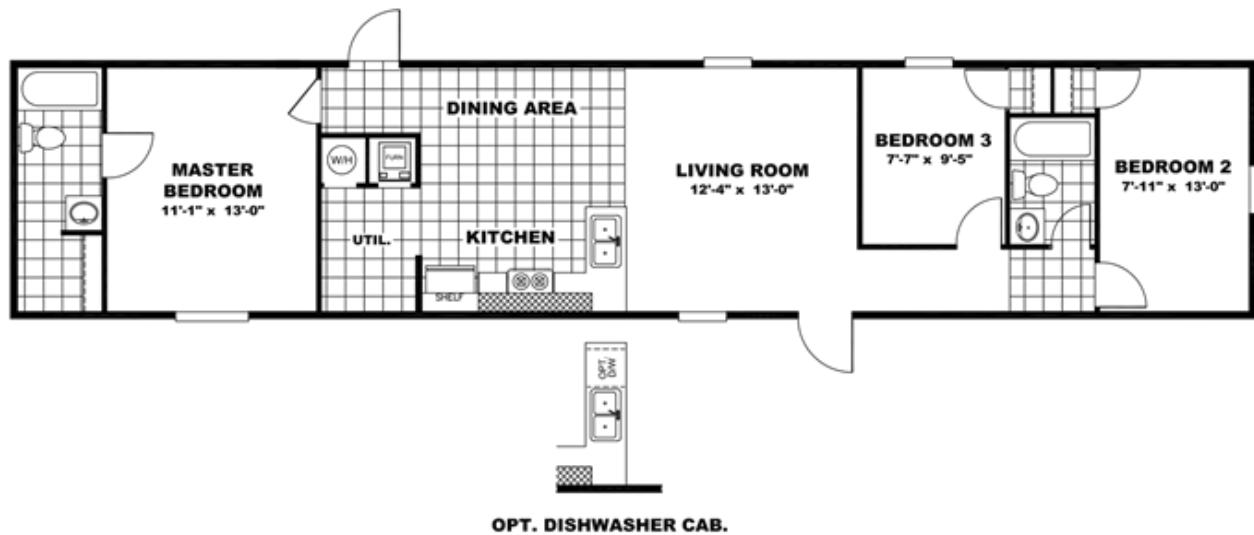

SET UP IN ELATION

ELATION Floor plan number: BEL007173TX

3 beds • 2 baths • 924 sq.ft. • 14' width • 66' depth

Our home building facilities invest in continuous product and process improvements. Plans, dimensions, features, materials, specifications and availability are subject to change without notice or obligation. Renderings and floor plans are representative likenesses of our homes and may differ from the actual homes. We invite you to tour a Home Center near you and inspect the highest value in quality housing available or call (817) 237-6706 to speak with a Home Consultant. Copyright 2017, CMH. All rights reserved.