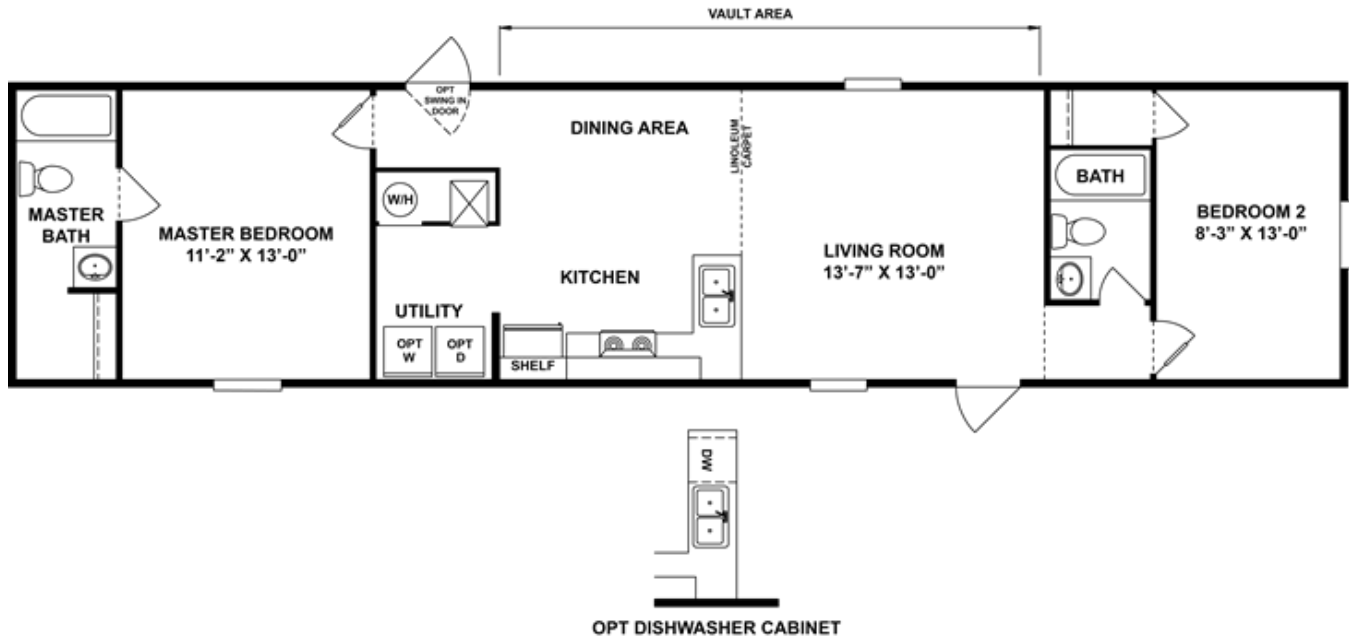

THE PEP

THE PEP Model number: 97TRU14602AH

2 beds • 2 baths • 840 sq.ft. • 14' width • 60' depth

Our home building facilities invest in continuous product and process improvements. Plans, dimensions, features, materials, specifications and availability are subject to change without notice or obligation. Renderings and floor plans are representative likenesses of our homes and may differ from the actual homes. We invite you to tour a Home Center near you and inspect the highest value in quality housing available or call (817) 237-6706 to speak with a Home Consultant. Copyright 2017, CMH. All rights reserved.