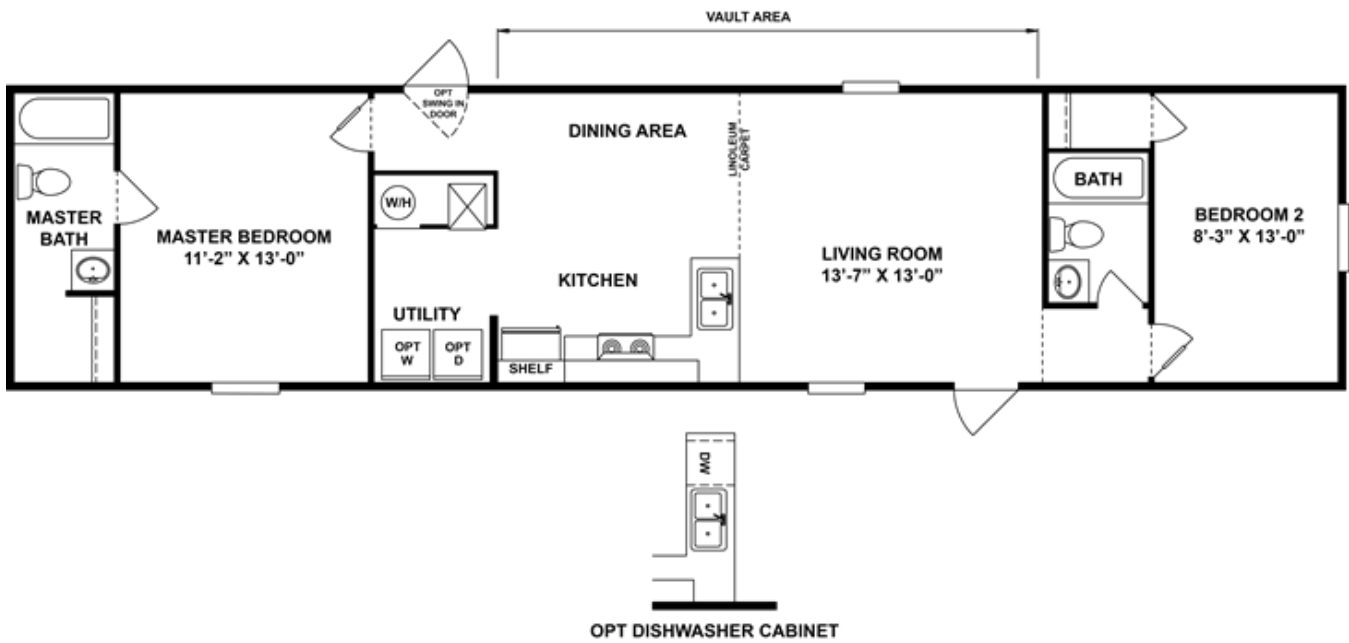

SET UP IN THE PEP

THE PEP Floor plan number: BEL006727TX

2 beds • 2 baths • 840 sq.ft. • 14' width • 60' depth

Our home building facilities invest in continuous product and process improvements. Plans, dimensions, features, materials, specifications and availability are subject to change without notice or obligation. Renderings and floor plans are representative likenesses of our homes and may differ from the actual homes. We invite you to tour a Home Center near you and inspect the highest value in quality housing available or call (817) 237-6706 to speak with a Home Consultant. Copyright 2017, CMH. All rights reserved.